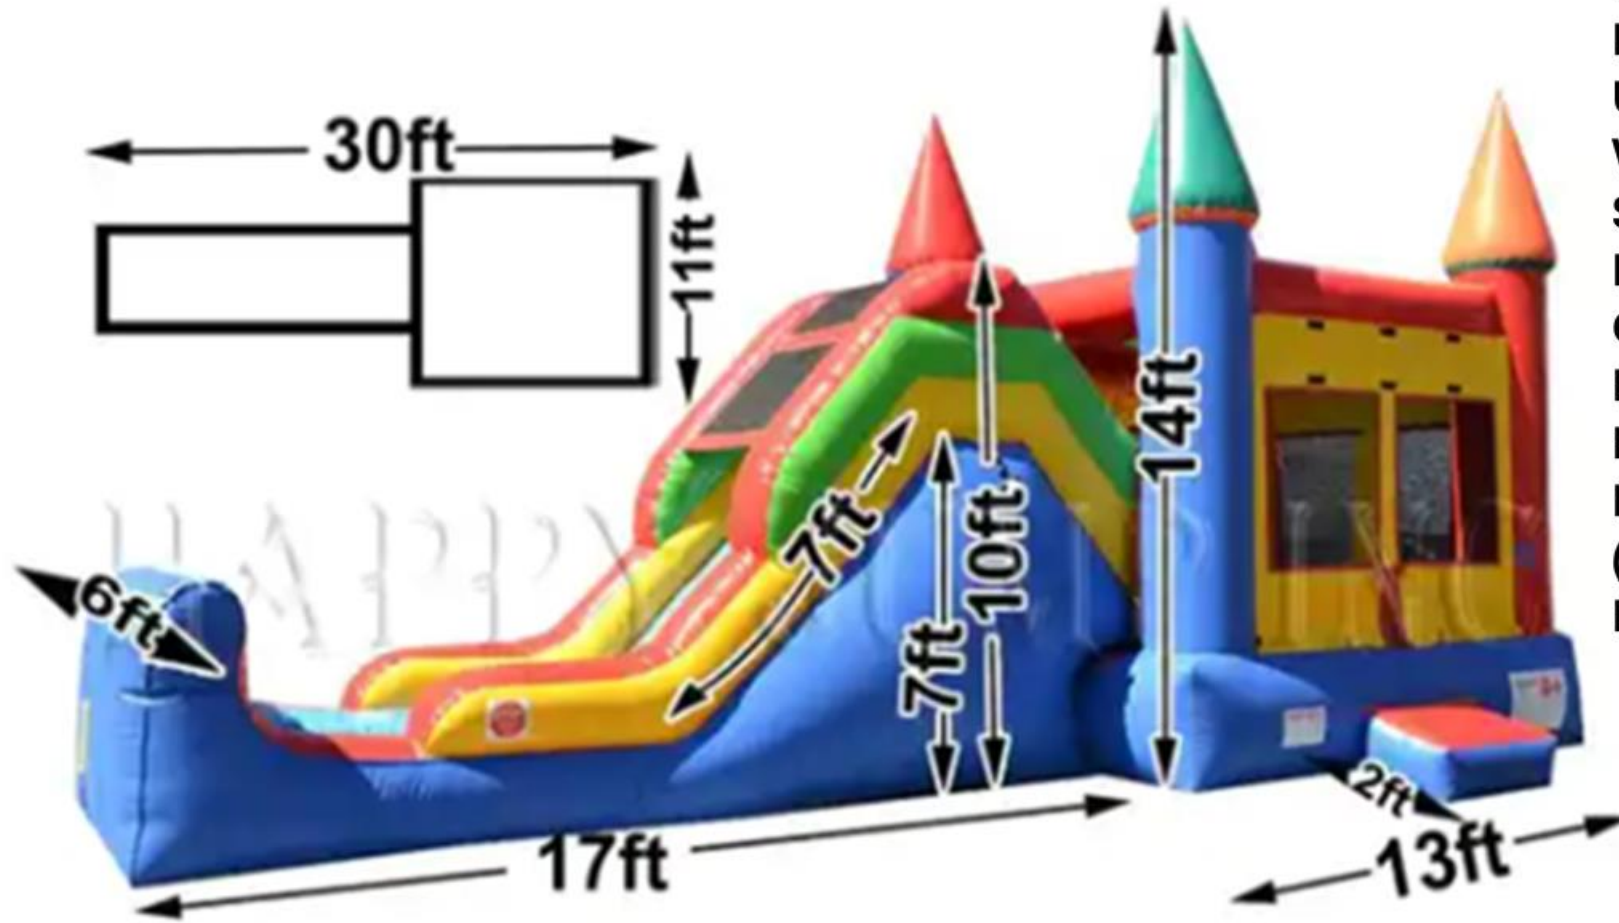

XL BOUNCE HOUSE WACKY 5 in 1

Height: 13' | 3.97m

Width: 16' | 4.88m

Length: 20' | 6.1m

Upper Deck Height: 6' | 1.83m

Weight: 285.00 lbs

Ships in: 1 Bag(s)

Installers: 1 (Estimated)

Operators: 1 (Required)

Occupancy: 6 Patron(s)

Patron Height (Min): 34"

Patron Height (Max): 60"

Max Occupancy Weight (Total): 900
lbs

(150 lbs ea.)

Blowers Required: 1

XXL CASTLE *** BOUNCE HOUSE

Height: 14'0"

Width: 20'0"

Length: 20'0"

Weight: 390 lbs

Ships in : 1 Bag

Installers: 2 (Required)

Operators: 2 Required

Patron Height (Min): 34"

Patron Height (Max): 60"

Max Occupancy Weight (Total): 900 lbs

Blowers Required: 1 (1.5 HP)

5 in 1 SUPER COMBO CASTLE *** XXL BOUNCE HOUSE

Height: 14'0"
Width: 11'0"
Length: 30'0"
Upper Deck Height: 7'0"
Weight: 295 lbs
Ships in : 1 Bag
Installers: 2 (Required)
Operators: 2 Required
Patron Height (Min): 34"
Patron Height (Max): 60"
Max Occupancy Weight (Total): 900 lbs
Blowers Required: 1 (1.5 HP)